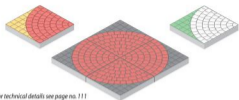

DUO TILES

Surface structure of natural ancient pavings

For technical details see page no. 111

Colours available

Brown	Black
Tan	Grey
Red	White
Yellow	Green
Pink	Orange
Blue	Light Brown
Dark Grey	Dark Brown
Beige	Black