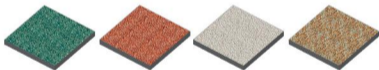

# EXPOSED AGGREGATE TILES

Washed tiles for exposed  
marble and aggregate textures

- **Exposed Tiles**  
Paving Tiles
- **Format**  
40 x 40 x 5 cm

For technical details see page no. 111

## ITALIAN MARBLE CHIPS

GREEN

ROSE

WHITE

YELLOW