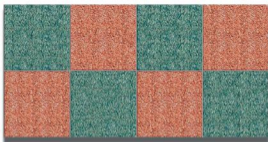

# EXPOSED AGGREGATE TILES

Washed tiles for exposed  
marble and aggregate textures

- **Exposed Tiles**  
Paving Tiles
- **Format**  
40 x 40 x 5 cm

For technical details see page no. 111

## ITALIAN MARBLE CHIPS

GREEN

ROSE

WHITE

YELLOW