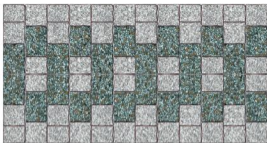

La Palma

Colours available

Technical details

La Palma	Small	Medium	Big
Thickness of Stone (cm)	8	8	8
Area/Stone (cm²)	152.6	196.0	274.4
Stones/m²	65.5	51.0	36.4
Stones/Layer	56	40	30
m²/Layer	0.85	0.78	0.82
m²/Bundle	9.35	8.58	9.02
m²/Trailer	205.7	188.76	198.44