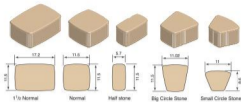

## Colours available

Brown	Black
Orange	Grey
Red	White
Yellow	Green
Pink	Yellow
Blue	Orange
Dark Grey	Light Brown
Beige	Maroon

Commonly known as  
'Fish Tail Paving' or  
'The Japanese Fan'.  
The paving block is a  
connoisseurs delight

**Toscana**  
Paving Block

**Format**

17.2 x 11.5 x 8 cm, 11.5 x 11.5 x 8 cm, 5.7 x 11.5 x 8 cm, 11.02 x 11.5 x 8 cm, 11.0 x 8.6 x 8 cm

## Technical details

Stone	1 1/2 Normal	Normal	Half stone	Big circle stone	Small circle stone
Thickness of Stone(cm)	8	8	8	8	8
Area/Stone(cm <sup>2</sup> )	197.8	132.25	65.55	105.8	72.67
Stones/m <sup>2</sup>	50.56	75.61	152.56	94.52	137.61
Stones/Layer	49	70	120	70	9
m <sup>2</sup> /Layer	0.97	0.926	0.79	0.74	0.805
m <sup>2</sup> /Bundle	9.7	9.26	7.90	7.4	0.72
m <sup>2</sup> /Trailer	213.4	203.72	173.80	162.8	15.84