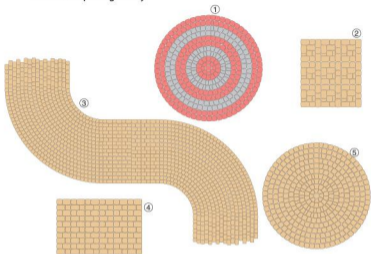

# TOSCANA

The classic paving family

This reference colouring affects the original colour. Please refer to the original sample closely when ordering.

## Colours available

Brown	Black
Orange	Grey
Red	White
Yellow	Green
Pink	Yellow
Blue	Orange
Dark Grey	Light Brown
Beige	Maroon

Commonly known as  
'Fish Tail Paving' or  
'The Japanese Fan'.  
The paving block is a  
connoisseurs delight

**Toscana**  
Paving Block

**Format**

17.2 x 11.5 x 8 cm, 11.5 x 11.5 x 8 cm, 5.7 x 11.5 x 8 cm, 11.02 x 11.5 x 8 cm, 11.0 x 8.6 x 8 cm

## Technical details

Stone	1 1/2 Normal	Normal	Half stone	Big circle stone	Small circle stone
Thickness of Stone(cm)	8	8	8	8	8
Area/Stone(cm <sup>2</sup> )	197.8	132.25	65.55	105.8	72.67
Stones/m <sup>2</sup>	50.56	75.61	152.56	94.52	137.61
Stones/Layer	49	70	120	70	9
m <sup>2</sup> /Layer	0.97	0.926	0.79	0.74	0.805
m <sup>2</sup> /Bundle	9.7	9.26	7.90	7.4	0.72
m <sup>2</sup> /Trailer	213.4	203.72	173.80	162.8	15.84