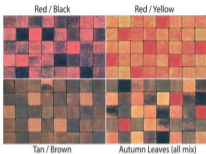

PASCO *colourmix*

Absolutely unique, each block shows different colour combination

8 Colour combinations available

1. Red / Black
2. Tan / Brown
3. Red / Yellow
4. Autumn leaves (mixing of 1,2 and 3)
5. White / Black
6. Beige / White
7. Green / white
8. Yellow / Green

This is often printed, colour may differ from the original tones, please see the original sample stone for colour variation.

Red / Black

Red / Yellow

Tan / Brown

Autumn leaves

White / Black

Beige / White

Green / White